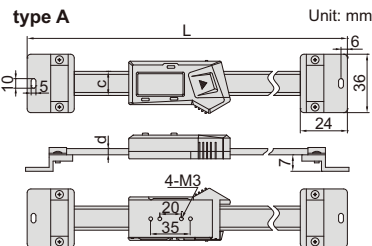

DATA
OUTPUT

DIGITAL HORIZONTAL SCALES

7101-300A

7101-400A

- Non waterproof
- Resolution: 0.01mm/0.0005"
- Buttons type A: on/off, zero, mm/inch,
type B: on/off, zero, mm/inch, ABS, data preset
- Automatic power off, move the digital unit to turn on power
- Battery CR2032
- Data output
- Made of stainless steel
- Supplied with bracket to be mounted on the back

example of application

With data interface (data output cable code 7315-21, 7302-21, 7305-21, optional) (mm)

Code	Range	Type	Accuracy	L	c	d
7101-100A	100mm	A	±0.02mm	215	16	4
7101-150A	150mm	A	±0.03mm	265	16	4
7101-200A	200mm	A	±0.03mm	315	16	4
7101-300A	300mm	A	±0.04mm	445	16	4

With data interface (data output cable code 7315-22, 7302-22, 7305-22, optional) (mm)

Code	Range	Type	Accuracy	L	c	d	e	f
7101-400A	400mm	B	±0.05mm	590	24	5.5	8	45
7101-500A	500mm	B	±0.05mm	690	24	5.5	8	45
7101-600A	600mm	B	±0.08mm	790	24	5.5	8	45
7101-800A	800mm	B	±0.10mm	990	24	5.5	8	45
7101-1000A	1000mm	B	±0.10mm	1240	31	10.5	10	60