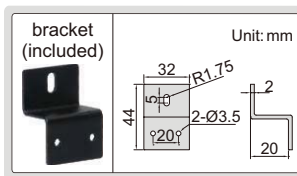

DATA
OUTPUT

DIGITAL HORIZONTAL SCALES

7101-300A

7101-400A

- Non waterproof
- Resolution: 0.01mm/0.0005"
- Buttons type A: on/off, zero, mm/inch,
type B: on/off, zero, mm/inch, ABS, data preset
- Automatic power off, move the digital unit to turn on power
- Battery CR2032
- Data output
- Made of stainless steel
- Supplied with bracket to be mounted on the back

example of application

With data interface (data output cable code 7315-21, 7302-21, 7305-21, optional) (mm)

Code	Range	Type	Accuracy	L	c	d
7101-100A	100mm	A	±0.02mm	215	16	4
7101-150A	150mm	A	±0.03mm	265	16	4
7101-200A	200mm	A	±0.03mm	315	16	4
7101-300A	300mm	A	±0.04mm	445	16	4

With data interface (data output cable code 7315-22, 7302-22, 7305-22, optional) (mm)

Code	Range	Type	Accuracy	L	c	d	e	f
7101-400A	400mm	B	±0.05mm	590	24	5.5	8	45
7101-500A	500mm	B	±0.05mm	690	24	5.5	8	45
7101-600A	600mm	B	±0.08mm	790	24	5.5	8	45
7101-800A	800mm	B	±0.10mm	990	24	5.5	8	45
7101-1000A	1000mm	B	±0.10mm	1240	31	10.5	10	60