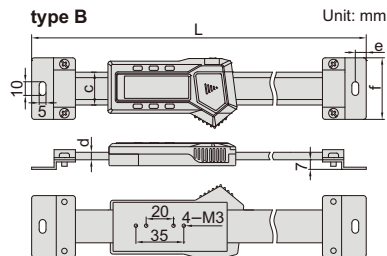

DATA
OUTPUT

DIGITAL HORIZONTAL SCALES

7101-300A

7101-400A

- Non waterproof
- Resolution: 0.01mm/0.0005"
- Buttons type A: on/off, zero, mm/inch,
type B: on/off, zero, mm/inch, ABS, data preset
- Automatic power off, move the digital unit to turn on power
- Battery CR2032
- Data output
- Made of stainless steel
- Supplied with bracket to be mounted on the back

example of application

With data interface (data output cable code 7315-21, 7302-21, 7305-21, optional) (mm)

Code	Range	Type	Accuracy	L	c	d
7101-100A	100mm	A	±0.02mm	215	16	4
7101-150A	150mm	A	±0.03mm	265	16	4
7101-200A	200mm	A	±0.03mm	315	16	4
7101-300A	300mm	A	±0.04mm	445	16	4

With data interface (data output cable code 7315-22, 7302-22, 7305-22, optional) (mm)

Code	Range	Type	Accuracy	L	c	d	e	f
7101-400A	400mm	B	±0.05mm	590	24	5.5	8	45
7101-500A	500mm	B	±0.05mm	690	24	5.5	8	45
7101-600A	600mm	B	±0.08mm	790	24	5.5	8	45
7101-800A	800mm	B	±0.10mm	990	24	5.5	8	45
7101-1000A	1000mm	B	±0.10mm	1240	31	10.5	10	60